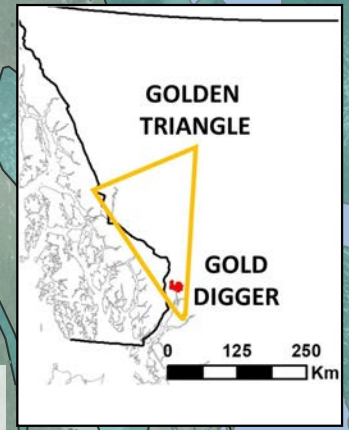

**Red Line Corridor**

8 km to Fury Gold Mines  
Homestake Ridge  
~1 Million oz Au Resource

  
Dolly Varden Silver Corp.  
Dolly Varden Mine  
High grade Ag

**Sure Bet zone**

7 km to Dolly  
Varden Access Road

Golddigger Claim= 23,858 ha

The majority of the World-Class deposits  
in the Golden Triangle occur within 2 km  
of the Red Line.

  
Hecla Homestake Trend  
Esperanza Mine  
High grade Au & Ag

440000 445000 450000 455000 460000 465000 470000 475000